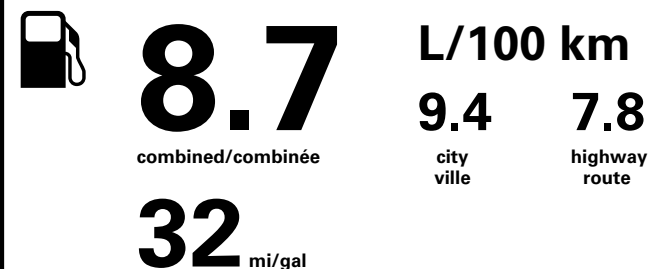

TWO TONE PREMIUM

\$900.00

PDI

\$250.00

Subtotal: **\$48,548.00**
Destination/Handling: **\$1,875.00**
Total MSRP: **\$50,423.00**

VIN : JA4J4WAB6TZ617022

**Gasoline Vehicle
Véhicule à essence**

Fuel Consumption / Consommation de carburant