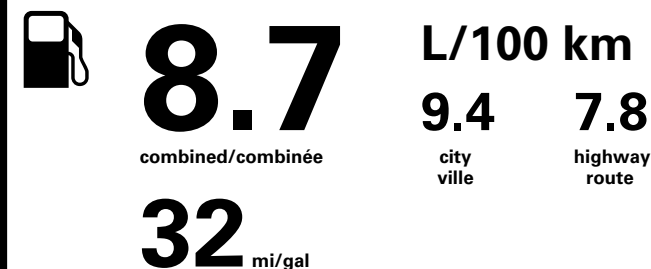

**Gasoline Vehicle  
Véhicule à essence**

**Fuel Consumption / Consommation de carburant**

**Annual fuel COST**

for an annual distance of 20000 km, and an average fuel price of \$1.50 per litre

**\$ 2 610**